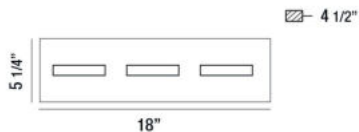

OLSON, 3 LIGHT LED BATHBAR

PRODUCT DETAILS

No.	:	28020-011
Product Color	:	CHROME
Product Material	:	METAL
Shade / Accent Colour	:	FROSTED
Shade / Accent Material	:	ACRYLIC
Width	:	18"
Height	:	5.25"
Ext	:	4.5"
Weight	:	3.9lbs

LIGHT SOURCE DETAILS

Light Source Type	:	INTEGRATED LED
Input Voltage	:	120V
Bulb Voltage	:	120V
Total Wattage	:	15W
Total Lumen	:	1050lm
Kelvin	:	3000K
CRI	:	80+
Dimmable	:	Yes

Options Available

ITEM NO.	FINISH	SHADE
28020-011	CHROME	FROSTED
28020-023	BLACK	FROSTED

TECHNICAL DETAILS

Light Direction	:	Up or Down
Canopy / Backplate Length	:	17.5"
Canopy / Backplate Height	:	1.1"
Canopy / Backplate Width	:	4.5"
Adjustable Lamp Head	:	No
Location	:	DAMP
Approval	:	

PROJECT INFORMATION