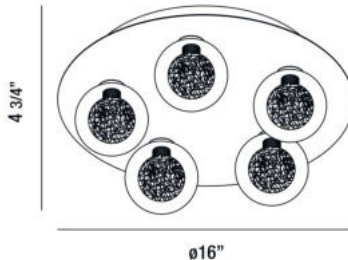

## CAMBRIA, 16" CEILING MOUNT

### PRODUCT DETAILS

No.	:	28016-014
Product Color	:	CHROME
Product Material	:	MIRROR
Shade / Accent Colour	:	CONFETTI/CLEAR
Shade / Accent Material	:	GLASS
Diameter	:	16"
Height	:	4.75"
Weight	:	4.6lbs

### LIGHT SOURCE DETAILS

Number of Bulbs	:	5
Light Source	:	Halogen
Light Source Type	:	G9
Input Voltage	:	120V
Bulb Voltage	:	120V
Socket Type	:	G9
Wattage	:	40W
Total Wattage	:	200W
Bulb Included	:	Yes
Dimmable	:	Yes

### TECHNICAL DETAILS

Canopy / Backplate Height	:	0.75"
Canopy / Backplate Dia.	:	12.6"
Adjustable Lamp Head	:	No
Location	:	DAMP
Approval	:	