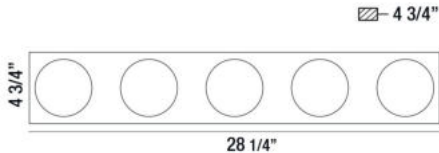

### PRODUCT DETAILS

No.	:	28014-010
Product Color	:	CHROME
Product Material	:	MIRROR
Shade / Accent Colour	:	CONFETTI/CLEAR
Shade / Accent Material	:	GLASS
Width	:	28.25"
Height	:	4.75"
Ext	:	4.75"
Weight	:	5.2lbs

### TECHNICAL DETAILS

Light Direction	:	Down
Canopy / Backplate Length	:	28"
Canopy / Backplate Height	:	0.75"
Canopy / Backplate Width	:	4.5"
Adjustable Lamp Head	:	No
Location	:	DAMP
Approval	:	