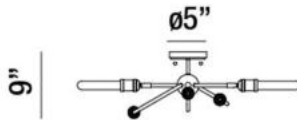

BRIGGS, 31" CEILING MOUNT

PRODUCT DETAILS

No.	:	27997-017
Product Color	:	OIL RUBBED BRONZE
Product Material	:	METAL
Length	:	31"
Width	:	30.75"
Height	:	9"
Weight	:	7.4lbs

LIGHT SOURCE DETAILS

Number of Bulbs	:	6
Light Source	:	Incandescent
Light Source Type	:	EDISON
Input Voltage	:	120V
Bulb Voltage	:	120V
Socket Type	:	E26
Wattage	:	60W
Total Wattage	:	360W
Bulb Included	:	Yes
Dimmable	:	Yes

Options Available

ITEM NO.	FINISH	SHADE
27997-017	OIL RUBBED BRONZE	

TECHNICAL DETAILS

Canopy / Backplate Height	:	1"
Canopy / Backplate Dia.	:	5"
Adjustable Lamp Head	:	No
Location	:	DRY
Approval	:	

PROJECT INFORMATION