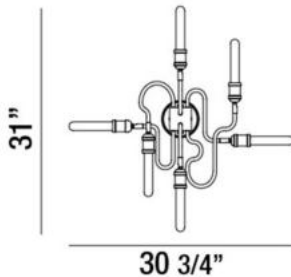

BRIGGS, 31" CEILING MOUNT

PRODUCT DETAILS

No.	:	27997-017
Product Color	:	OIL RUBBED BRONZE
Product Material	:	METAL
Length	:	31"
Width	:	30.75"
Height	:	9"
Weight	:	7.4lbs

LIGHT SOURCE DETAILS

Number of Bulbs	:	6
Light Source	:	Incandescent
Light Source Type	:	EDISON
Input Voltage	:	120V
Bulb Voltage	:	120V
Socket Type	:	E26
Wattage	:	60W
Total Wattage	:	360W
Bulb Included	:	Yes
Dimmable	:	Yes

Options Available

ITEM NO.	FINISH	SHADE
27997-017	OIL RUBBED BRONZE	

TECHNICAL DETAILS

Canopy / Backplate Height	:	1"
Canopy / Backplate Dia.	:	5"
Adjustable Lamp Head	:	No
Location	:	DRY
Approval	:	

PROJECT INFORMATION