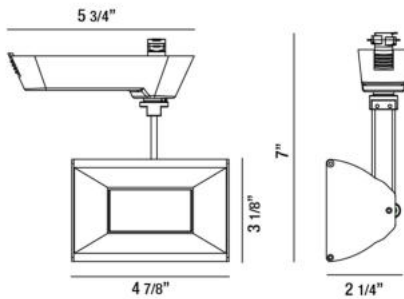

27996, 1-LIGHT 10W LED

PRODUCT DETAILS

No.	:	27996-010
Product Color	:	WHITE
Length	:	5.75"
Width	:	4.875"
Height	:	7"
Ext	:	2.25"
Weight	:	0.4lbs

LIGHT SOURCE DETAILS

Light Source Type	:	INTEGRATED LED
Bulb Voltage	:	120V
Socket Type	:	LED
Total Wattage	:	10W
Total Lumen	:	800lm
Kelvin	:	3000K
CRI	:	80
Dimmable	:	Yes

Options Available

ITEM NO.	FINISH	SHADE
27996-010	WHITE	
27996-027	BLACK	

TECHNICAL DETAILS

IP Rating	:	20
Location	:	DRY
Approval	:	

Title 24	:	Yes
Beam Angle	:	90
Vertical Adjustment	:	90
Horizontal Adjustment	:	340