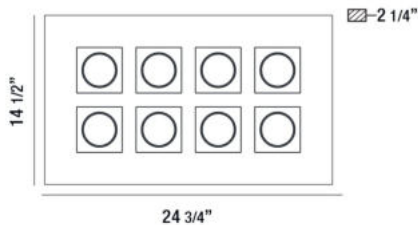

PROJECT INFORMATION

Job Name: Date: Type:

Comments: