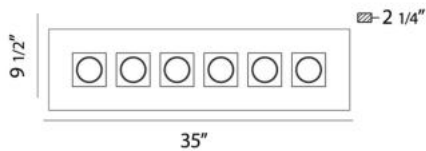

VENUE, 35" CEILING MOUNT

PRODUCT DETAILS

No.	:	27994-016
Product Color	:	WHITE
Length	:	35"
Width	:	9.5"
Height	:	2.25"
Weight	:	11.4lbs

LIGHT SOURCE DETAILS

Light Source Type	:	INTEGRATED LED
Input Voltage	:	120V
Bulb Voltage	:	120V
Total Wattage	:	55.2W
Total Lumen	:	3900lm
Kelvin	:	3000K
CRI	:	80
Dimmable	:	Yes

Options Available

ITEM NO.	FINISH	SHADE
27994-016	WHITE	

TECHNICAL DETAILS

Adjustable Lamp Head	:	Yes
Approval	:	

PROJECT INFORMATION

 Job Name: Date: Type:

 Comments: