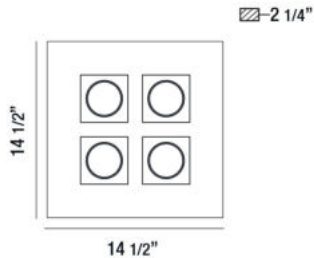

VENUE, 15" CEILING MOUNT

PRODUCT DETAILS

No.	:	27992-012
Product Color	:	WHITE
Length	:	14.5"
Width	:	14.5"
Height	:	2.25"
Weight	:	5.6lbs

LIGHT SOURCE DETAILS

Light Source Type	:	INTEGRATED LED
Input Voltage	:	120V
Bulb Voltage	:	120V
Total Wattage	:	36.8W
Total Lumen	:	2600lm
Kelvin	:	3000K
CRI	:	80
Dimmable	:	Yes

Options Available

ITEM NO.	FINISH	SHADE
27992-012	WHITE	

TECHNICAL DETAILS

Adjustable Lamp Head	:	Yes
Location	:	DRY
Approval	:	

PROJECT INFORMATION

 Job Name: Date: Type:

 Comments: