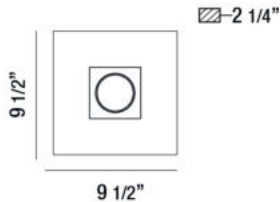

VENUE, 10" CEILING MOUNT

PRODUCT DETAILS

No.	:	27991-015
Product Color	:	WHITE
Length	:	9.5"
Width	:	9.5"
Height	:	2.25"
Weight	:	2.2lbs

LIGHT SOURCE DETAILS

Light Source Type	:	INTEGRATED LED
Input Voltage	:	120V
Bulb Voltage	:	120V
Total Wattage	:	9.2W
Total Lumen	:	650lm
Kelvin	:	3000K
CRI	:	85
Dimmable	:	Yes

Options Available

ITEM NO.	FINISH	SHADE
27991-015	WHITE	

TECHNICAL DETAILS

Adjustable Lamp Head	:	Yes
Location	:	DRY
Approval	:	

PROJECT INFORMATION

Job Name: Date: Type:

Comments: