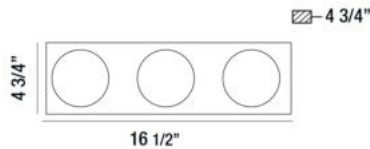

### PRODUCT DETAILS

No.	:	27201-015
Product Color	:	CHROME
Product Material	:	MIRROR
Shade / Accent Colour	:	CONFETTI/CLEAR
Shade / Accent Material	:	GLASS
Width	:	16.5"
Height	:	4.75"
Ext	:	4.75"
Weight	:	3.1lbs

### TECHNICAL DETAILS

Light Direction	:	Down
Canopy / Backplate Length	:	16.1"
Canopy / Backplate Height	:	0.75"
Canopy / Backplate Width	:	4.5"
Adjustable Lamp Head	:	No
Location	:	DAMP
Approval	:	