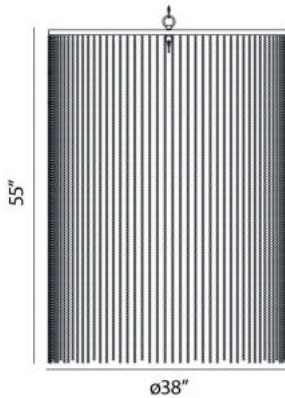

BLOOMINGTON, 38" ROUND PENDANT

PRODUCT DETAILS

No.	:	26630-014
Product Color	:	BRONZE
Product Material	:	METAL
Shade / Accent Colour	:	BRONZE
Shade / Accent Material	:	TRIMMABLE METAL BEADS
Diameter	:	38"
Height	:	55"
Weight	:	34lbs

TECHNICAL DETAILS

Light Direction	:	Down
Hanging Support Type	:	CHAIN
Adjustable Lamp Head	:	No
Approval	:	

Options Available

ITEM NO.	FINISH	SHADE
26630-014	BRONZE	BRONZE
26630-021	CHROME	CHROME

PROJECT INFORMATION