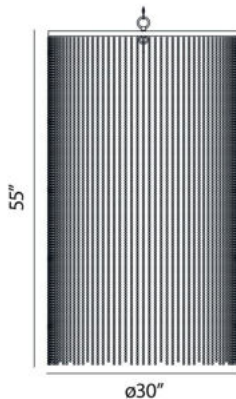

BLOOMINGTON, 30" ROUND PENDANT

PRODUCT DETAILS

No.	:	26629-018
Product Color	:	BRONZE
Product Material	:	METAL
Shade / Accent Colour	:	BRONZE
Shade / Accent Material	:	TRIMMABLE METAL BEADS
Diameter	:	30"
Height	:	55"
Weight	:	26lbs

TECHNICAL DETAILS

Light Direction	:	Down
Hanging Support Type	:	CHAIN
Adjustable Lamp Head	:	No

Options Available

ITEM NO.	FINISH	SHADE
26629-018	BRONZE	BRONZE
26629-025	CHROME	CHROME

PROJECT INFORMATION

 Job Name: Date: Type: