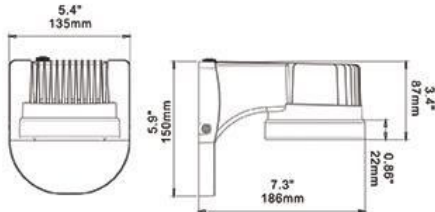

### PRODUCT DETAILS

No.	:	26079-011
Product Color	:	ARCHITECTURAL BRONZE
Height	:	5.875"
Ext	:	7.3125"
Weight	:	3lbs

### TECHNICAL DETAILS

Light Direction	:	Down
Canopy / Backplate Length	:	5.4"
Canopy / Backplate Height	:	7.3"
Canopy / Backplate Width	:	5.9"
Adjustable Lamp Head	:	No
IP Rating	:	65
Location	:	WET
Approval	:	
Title 24	:	Yes
Beam Angle	:	120