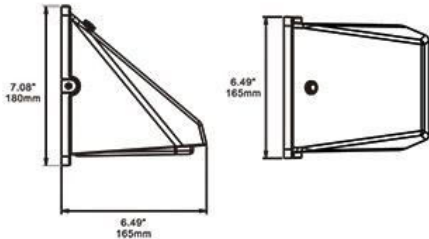

26078, LED FLOODLIGHT

PRODUCT DETAILS

No.	:	26078-014
Product Color	:	BLACK
Shade / Accent Colour	:	BLACK
Height	:	7"
Ext	:	6.5"
Weight	:	2.9lbs

LIGHT SOURCE DETAILS

Light Source Type	:	INTEGRATED LED
Input Voltage	:	DULV
Bulb Voltage	:	120V
Socket Type	:	LED
Total Wattage	:	12W
Total Lumen	:	850lm
Kelvin	:	5000K
CRI	:	72

Options Available

ITEM NO.	FINISH	SHADE
26078-014	BLACK	BLACK

TECHNICAL DETAILS

Light Direction	:	Down
Canopy / Backplate Length	:	6.49"
Canopy / Backplate Height	:	7.08"
Canopy / Backplate Width	:	6.49"
Adjustable Lamp Head	:	No
IP Rating	:	66
Location	:	WET
Approval	:	
Title 24	:	Yes