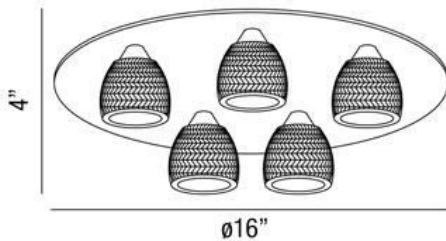

WAVE, 16" CEILING MOUNT

Options Available

ITEM NO.	FINISH	SHADE
25731-019	CHROME	CLEAR

PRODUCT DETAILS

No.	:	25731-019
Product Color	:	CHROME
Product Material	:	METAL
Shade / Accent Colour	:	CLEAR
Shade / Accent Material	:	GLASS
Diameter	:	16"
Height	:	4"
Weight	:	7.5lbs