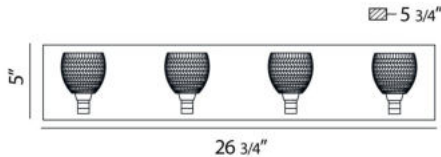

WAVE, 27" VANITY LIGHT

PRODUCT DETAILS

No.	:	25729-016
Product Color	:	CHROME
Product Material	:	METAL
Shade / Accent Colour	:	CLEAR
Shade / Accent Material	:	GLASS
Width	:	26.75"
Height	:	5"
Ext	:	5.75"
Weight	:	7.3lbs

LIGHT SOURCE DETAILS

Number of Bulbs	:	4
Light Source	:	Halogen
Light Source Type	:	G9
Input Voltage	:	120V
Bulb Voltage	:	120V
Socket Type	:	G9
Wattage	:	60W
Total Wattage	:	240W
Bulb Included	:	Yes
Dimmable	:	Yes

Options Available

ITEM NO.	FINISH	SHADE
25729-016	CHROME	CLEAR

TECHNICAL DETAILS

Light Direction	:	Up
Canopy / Backplate Length	:	26"
Canopy / Backplate Height	:	0.875"
Canopy / Backplate Width	:	4.375"
Adjustable Lamp Head	:	No
Mounting	:	Up
Location	:	DAMP
Approval	:	