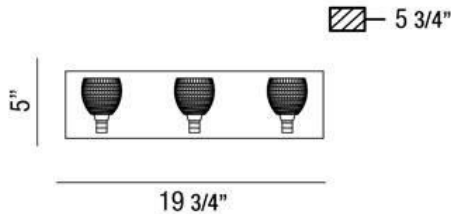

### PRODUCT DETAILS

No.	:	25728-019
Product Color	:	CHROME
Product Material	:	METAL
Shade / Accent Colour	:	CLEAR
Shade / Accent Material	:	GLASS
Width	:	19.75"
Height	:	5"
Ext	:	5.75"
Weight	:	5.3lbs

### LIGHT SOURCE DETAILS

Number of Bulbs	:	3
Light Source	:	Halogen
Light Source Type	:	G9
Input Voltage	:	120V
Bulb Voltage	:	120V
Socket Type	:	G9
Wattage	:	60W
Total Wattage	:	180W
Bulb Included	:	Yes
Dimmable	:	Yes

### TECHNICAL DETAILS

Light Direction	:	Up
Canopy / Backplate Length	:	18.875"
Canopy / Backplate Height	:	0.875"
Canopy / Backplate Width	:	4.375"
Adjustable Lamp Head	:	No
Mounting	:	Up
Location	:	DAMP
Approval	:	