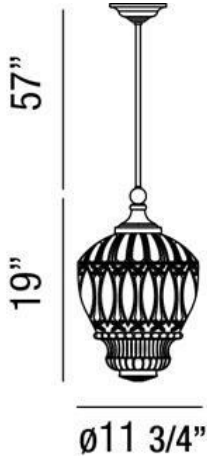

ANTICO, 12" ROUND PENDANT

PRODUCT DETAILS

No.	:	25697-032
Product Color	:	ANTIQUÉ BRASS
Shade / Accent Colour	:	OPAL WHITE GLASS
Diameter	:	11.75"
Height	:	19"
Overall Height	:	76"
Weight	:	9.2lbs

LIGHT SOURCE DETAILS

Number of Bulbs	:	1
Light Source	:	Incandescent
Light Source Type	:	A19
Input Voltage	:	120V
Bulb Voltage	:	120V
Socket Type	:	E26
Wattage	:	100W
Total Wattage	:	100W
Bulb Included	:	No
Dimmable	:	Yes

Options Available

ITEM NO.	FINISH	SHADE
25697-032	ANTIQUÉ BRASS	OPAL WHITE GLASS

TECHNICAL DETAILS

Light Direction	:	Down
Hanging Support Type	:	ROD
Hanging Support Length	:	57"
Rods Included	:	3" +6" +12" +18" +18"
Adjustable Lamp Head	:	No
Approval	:	