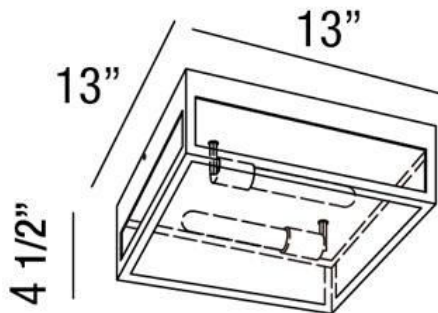

RETTO, 2-LIGHT FLUSHMOUNT

PRODUCT DETAILS

No.	:	25604-016
Product Color	:	BRONZE
Shade / Accent Colour	:	CLEAR GLASS
Length	:	13"
Width	:	13"
Height	:	4.5"
Weight	:	7.6lbs

LIGHT SOURCE DETAILS

Number of Bulbs	:	2
Light Source	:	Incandescent
Light Source Type	:	EDISON
Input Voltage	:	120V
Bulb Voltage	:	120V
Socket Type	:	E26
Wattage	:	60W
Total Wattage	:	120W
Bulb Included	:	Yes

Options Available

ITEM NO.	FINISH	SHADE
25604-016	BRONZE	CLEAR GLASS

TECHNICAL DETAILS

Light Direction	:	Down
Canopy / Backplate Length	:	12"
Canopy / Backplate Height	:	1"
Canopy / Backplate Width	:	12"
Adjustable Lamp Head	:	No
Location	:	WET
Approval	:	