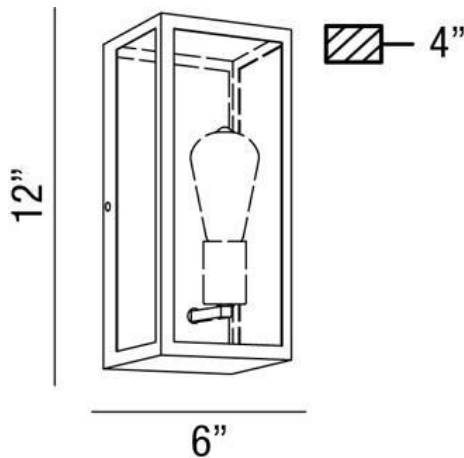

RETTO, 1-LIGHT OUTDOOR SCONCE

PRODUCT DETAILS

No.	:	25602-012
Product Color	:	BRONZE
Shade / Accent Colour	:	CLEAR GLASS
Width	:	6"
Height	:	12"
Ext	:	4"
Weight	:	3.7lbs

LIGHT SOURCE DETAILS

Number of Bulbs	:	1
Light Source	:	Incandescent
Light Source Type	:	EDISON
Input Voltage	:	120V
Bulb Voltage	:	120V
Socket Type	:	E26
Wattage	:	60W
Total Wattage	:	60W
Bulb Included	:	Yes

Options Available

ITEM NO.	FINISH	SHADE
25602-012	BRONZE	CLEAR GLASS

TECHNICAL DETAILS

Canopy / Backplate Length	:	11.5"
Canopy / Backplate Height	:	0.5"
Canopy / Backplate Width	:	5.5"
Adjustable Lamp Head	:	No
Location	:	WET
Approval	:	