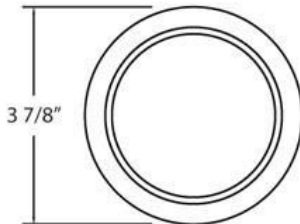

Options Available

ITEM NO.	FINISH	SHADE
24808-101	SATIN NICKEL	FROST
24808-123	CHROME	FROST