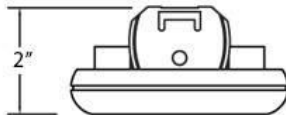

Options Available

ITEM NO.	FINISH	SHADE
24808-101	SATIN NICKEL	FROST
24808-123	CHROME	FROST