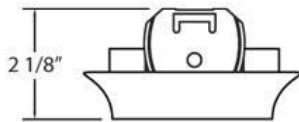

24802, TRIM,3-INCH REGRESSED DOWN

PRODUCT DETAILS

No.	:	24802-05
Product Color	:	CHROME
Diameter	:	3.875"
Height	:	2.125"

LIGHT SOURCE DETAILS

Number of Bulbs	:	1 / 1
Light Source	:	Halogen / Halogen
Light Source Type	:	MR16 / GU10
Input Voltage	:	120 / 120V
Bulb Voltage	:	12 / 120V
Socket Type	:	/
Wattage	:	50 / 50W
Total Wattage	:	50 / 50W
Bulb Included	:	No / No
Dimmable	:	Yes / Yes

Options Available

ITEM NO.	FINISH	SHADE
24802-05	CHROME	

TECHNICAL DETAILS

Light Direction	:	Down
Adjustable Lamp Head	:	No
Location	:	DRY
Approval	:	

PROJECT INFORMATION

 Job Name: Date: Type:

 Comments: