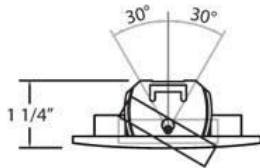

24801, TRIM, 3 1/4IN SQUARE GIMBAL

PRODUCT DETAILS

No.	:	24801-05
Product Color	:	CHROME
Length	:	4.25"
Width	:	4.25"
Height	:	1.25"

LIGHT SOURCE DETAILS

Number of Bulbs	:	1 / 1
Light Source	:	Halogen / Halogen
Light Source Type	:	MR16 / GU10
Input Voltage	:	120 / 120V
Bulb Voltage	:	12 / 120V
Socket Type	:	/
Wattage	:	50 / 50W
Total Wattage	:	50 / 50W
Bulb Included	:	No / No
Dimmable	:	Yes / Yes

Options Available

ITEM NO.	FINISH	SHADE
24801-05	CHROME	

TECHNICAL DETAILS

Light Direction	:	Down
Adjustable Lamp Head	:	Yes
Approval	:	
Beam Angle	:	30

PROJECT INFORMATION

 Job Name: Date: Type:

 Comments: