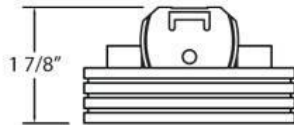

24800, TRIM, 3 1/4IN SQUARE DOWN

PRODUCT DETAILS

No.	:	24800-04
Product Color	:	SATIN NICKEL
Length	:	3.875"
Width	:	3.875"
Height	:	1.875"

LIGHT SOURCE DETAILS

Number of Bulbs	:	1 / 1
Light Source	:	Halogen / Halogen
Light Source Type	:	MR16 / GU10
Input Voltage	:	120 / 120V
Bulb Voltage	:	12 / 120V
Socket Type	:	/
Wattage	:	50 / 50W
Total Wattage	:	50 / 50W
Bulb Included	:	No / No
Dimmable	:	Yes / Yes

Options Available

ITEM NO.	FINISH	SHADE
24800-04	SATIN NICKEL	
24800-05	CHROME	

TECHNICAL DETAILS

Light Direction	:	Down
Adjustable Lamp Head	:	No
Approval	:	

PROJECT INFORMATION

Job Name: Date: Type:

Comments: