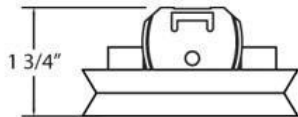

PROJECT INFORMATION

Job Name: Date: Type:

Comments: