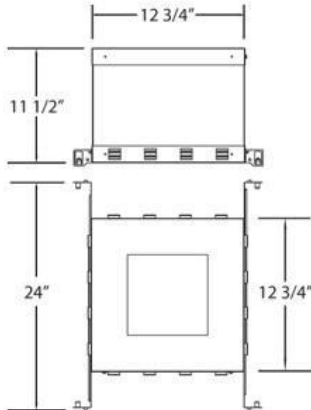

PROJECT INFORMATION

Job Name: Date: Type:

Comments: