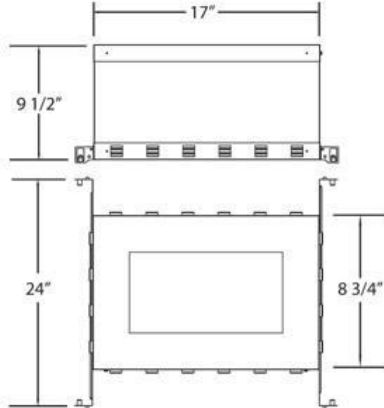

PROJECT INFORMATION

Job Name: Date: Type:

Comments: