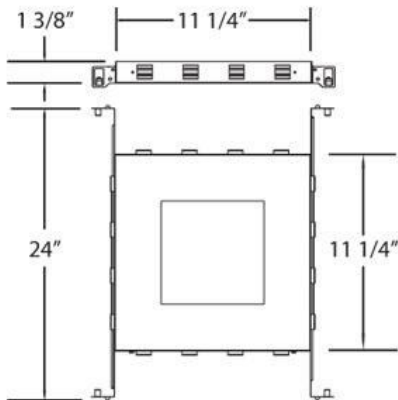

Options Available

ITEM NO.	FINISH	SHADE
24067-010		

PROJECT INFORMATION

Job Name: Date: Type:

Comments: