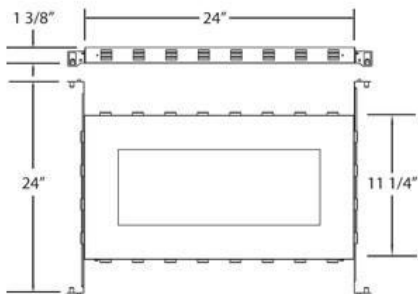

PROJECT INFORMATION

Job Name: Date: Type:

Comments: