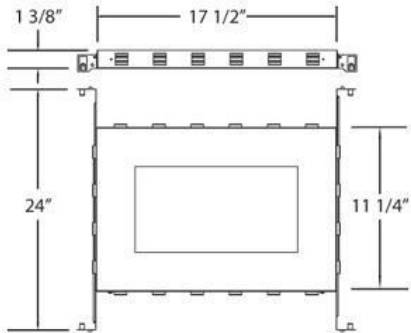

Options Available

ITEM NO.	FINISH	SHADE
24058-018		

PROJECT INFORMATION

Job Name: Date: Type:

Comments: