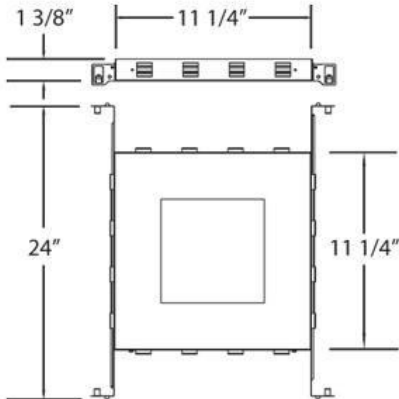

Options Available

ITEM NO.	FINISH	SHADE
24057-011		

PROJECT INFORMATION

Job Name: Date: Type:

Comments: