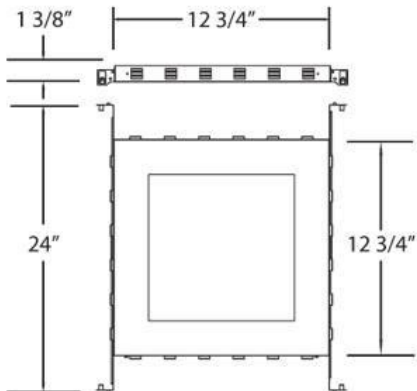

Options Available

ITEM NO.	FINISH	SHADE
24055-017		

PROJECT INFORMATION

Job Name: Date: Type:

Comments: