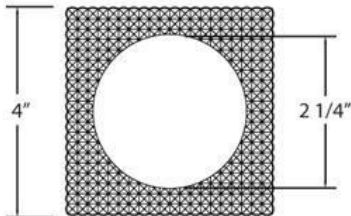

23939, TRIM, 3 1/4IN CRYSTAL DIAM SQ

PRODUCT DETAILS

No.	:	23939-11
Product Color	:	CRYSTAL
Length	:	4"
Width	:	4"
Height	:	2"

LIGHT SOURCE DETAILS

Number of Bulbs	:	1 / 1
Light Source	:	Halogen / Halogen
Light Source Type	:	MR16 / GU10
Input Voltage	:	120 / 120V
Bulb Voltage	:	12 / 120V
Socket Type	:	/
Wattage	:	50 / 50W
Total Wattage	:	50 / 50W
Bulb Included	:	No / No
Dimmable	:	Yes / Yes

Options Available

ITEM NO.	FINISH	SHADE
23939-11	CRYSTAL	

TECHNICAL DETAILS

Light Direction	:	Down
Adjustable Lamp Head	:	No
Location	:	DRY
Approval	:	

PROJECT INFORMATION

Job Name: Date: Type:

Comments: