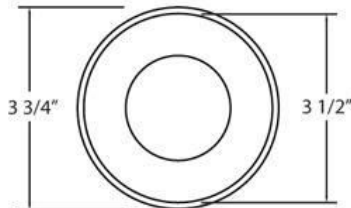

23938, TRIM, 3 1/4IN ALUM CAGE

PRODUCT DETAILS

No.	:	23938-05
Product Color	:	CHROME
Diameter	:	3.75"
Height	:	2"

LIGHT SOURCE DETAILS

Number of Bulbs	:	1 / 1
Light Source	:	Halogen / Halogen
Light Source Type	:	MR16 / GU10
Input Voltage	:	120 / 120V
Bulb Voltage	:	12 / 120V
Socket Type	:	/
Wattage	:	50 / 50W
Total Wattage	:	50 / 50W
Bulb Included	:	No / No
Dimmable	:	Yes / Yes

Options Available

ITEM NO.	FINISH	SHADE
23938-05	CHROME	

TECHNICAL DETAILS

Light Direction	:	Down
Adjustable Lamp Head	:	No

PROJECT INFORMATION

Job Name: Date: Type:

Comments: