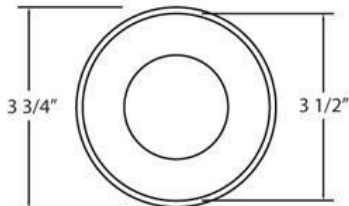

23937, TRIM, 3 1/4IN ALUM CAGE ROUND

PRODUCT DETAILS

No.	:	23937-05
Product Color	:	CHROME
Diameter	:	3.75"
Height	:	2"

LIGHT SOURCE DETAILS

Number of Bulbs	:	1 / 1
Light Source	:	Halogen / Halogen
Light Source Type	:	MR16 / GU10
Input Voltage	:	120 / 120V
Bulb Voltage	:	12 / 120V
Socket Type	:	/
Wattage	:	50 / 50W
Total Wattage	:	50 / 50W
Bulb Included	:	No / No
Dimmable	:	Yes / Yes

Options Available

ITEM NO.	FINISH	SHADE
23937-05	CHROME	

TECHNICAL DETAILS

Light Direction	:	Down
Adjustable Lamp Head	:	No

PROJECT INFORMATION

 Job Name: Date: Type:

 Comments: