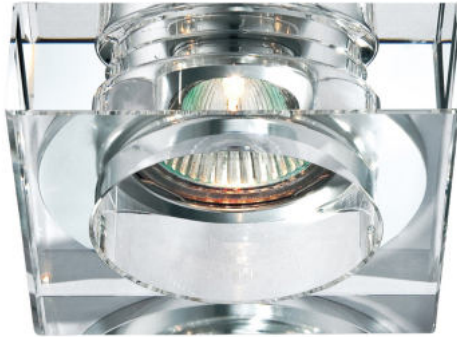

23936, TRIM,3-INCH CRYSTAL SQUARE

PRODUCT DETAILS

No.	:	23936-11
Product Color	:	CRYSTAL
Length	:	4"
Width	:	4"
Height	:	1.1875"

LIGHT SOURCE DETAILS

Number of Bulbs	:	1 / 1
Light Source	:	Halogen / Halogen
Light Source Type	:	MR16 / GU10
Input Voltage	:	120 / 120V
Bulb Voltage	:	12 / 120V
Socket Type	:	/
Wattage	:	50 / 50W
Total Wattage	:	50 / 50W
Bulb Included	:	No / No
Dimmable	:	Yes / Yes

Options Available

ITEM NO.	FINISH	SHADE
23936-11	CRYSTAL	

TECHNICAL DETAILS

Light Direction	:	Down
Adjustable Lamp Head	:	No
Location	:	DRY
Approval	:	

PROJECT INFORMATION

 Job Name: Date: Type:

 Comments: