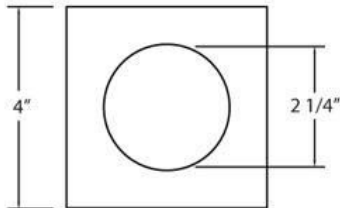

23936, TRIM,3-INCH CRYSTAL SQUARE

PRODUCT DETAILS

No.	:	23936-11
Product Color	:	CRYSTAL
Length	:	4"
Width	:	4"
Height	:	1.1875"

LIGHT SOURCE DETAILS

Number of Bulbs	:	1 / 1
Light Source	:	Halogen / Halogen
Light Source Type	:	MR16 / GU10
Input Voltage	:	120 / 120V
Bulb Voltage	:	12 / 120V
Socket Type	:	/
Wattage	:	50 / 50W
Total Wattage	:	50 / 50W
Bulb Included	:	No / No
Dimmable	:	Yes / Yes

Options Available

ITEM NO.	FINISH	SHADE
23936-11	CRYSTAL	

TECHNICAL DETAILS

Light Direction	:	Down
Adjustable Lamp Head	:	No
Location	:	DRY
Approval	:	

PROJECT INFORMATION

 Job Name: Date: Type:

 Comments: