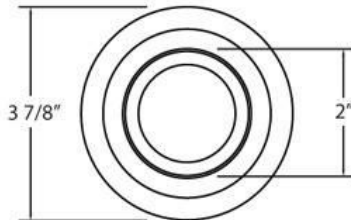

23934, 3-INCH TRM,CHR,ALUM,ROUND

PRODUCT DETAILS

No.	:	23934-05
Product Color	:	ALUMINUM
Diameter	:	3.875"
Height	:	2"

LIGHT SOURCE DETAILS

Number of Bulbs	:	1 / 1
Light Source	:	Halogen / Halogen
Light Source Type	:	MR16 / GU10
Input Voltage	:	120 / 120V
Bulb Voltage	:	12 / 120V
Socket Type	:	/
Wattage	:	50 / 50W
Total Wattage	:	50 / 50W
Bulb Included	:	No / No
Dimmable	:	Yes / Yes

Options Available

ITEM NO.	FINISH	SHADE
23934-05	ALUMINUM	

TECHNICAL DETAILS

Light Direction	:	Down
Adjustable Lamp Head	:	No
Location	:	DRY
Approval	:	

PROJECT INFORMATION

 Job Name: Date: Type:

 Comments: