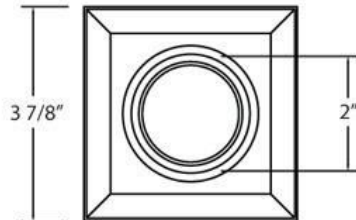

Options Available

ITEM NO.	FINISH	SHADE
23933-05	ALUMINUM	

TECHNICAL DETAILS

Light Direction	:	Down
Adjustable Lamp Head	:	No
Location	:	DRY
Approval	:	

PROJECT INFORMATION

Job Name: Date: Type:

Comments: