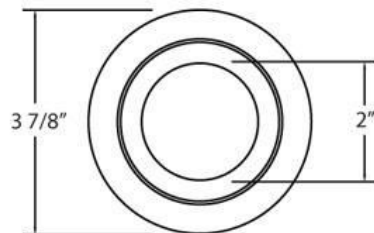

23932, 3-INCH TRM,CHR,ALM,ROUND

PRODUCT DETAILS

No.	:	23932-05
Product Color	:	CHROME
Diameter	:	3.875"
Height	:	1.625"

LIGHT SOURCE DETAILS

Number of Bulbs	:	1 / 1
Light Source	:	Halogen / Halogen
Light Source Type	:	MR16 / GU10
Input Voltage	:	120 / 120V
Bulb Voltage	:	12 / 120V
Socket Type	:	/
Wattage	:	50 / 50W
Total Wattage	:	50 / 50W
Bulb Included	:	No / No
Dimmable	:	Yes / Yes

Options Available

ITEM NO.	FINISH	SHADE
23932-05	CHROME	

TECHNICAL DETAILS

Light Direction	:	Down
Adjustable Lamp Head	:	No
Approval	:	

PROJECT INFORMATION

 Job Name: Date: Type:

 Comments: