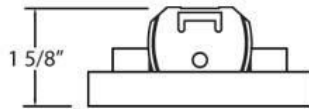

23932, 3-INCH TRM,CHR,ALM,ROUND

PRODUCT DETAILS

No.	:	23932-05
Product Color	:	CHROME
Diameter	:	3.875"
Height	:	1.625"

LIGHT SOURCE DETAILS

Number of Bulbs	:	1 / 1
Light Source	:	Halogen / Halogen
Light Source Type	:	MR16 / GU10
Input Voltage	:	120 / 120V
Bulb Voltage	:	12 / 120V
Socket Type	:	/
Wattage	:	50 / 50W
Total Wattage	:	50 / 50W
Bulb Included	:	No / No
Dimmable	:	Yes / Yes

Options Available

ITEM NO.	FINISH	SHADE
23932-05	CHROME	

TECHNICAL DETAILS

Light Direction	:	Down
Adjustable Lamp Head	:	No
Approval	:	

PROJECT INFORMATION

 Job Name: Date: Type:

 Comments: