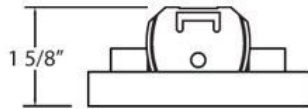

23931, 3-INCH TRM,CHR,ALM,SQUARE

PRODUCT DETAILS

No.	:	23931-05
Product Color	:	CHROME
Diameter	:	3.875"
Height	:	1.625"

LIGHT SOURCE DETAILS

Number of Bulbs	:	1 / 1
Light Source	:	Halogen / Halogen
Light Source Type	:	MR16 / GU10
Input Voltage	:	120 / 120V
Bulb Voltage	:	12 / 120V
Socket Type	:	/
Wattage	:	50 / 50W
Total Wattage	:	50 / 50W
Bulb Included	:	No / No
Dimmable	:	Yes / Yes

Options Available

ITEM NO.	FINISH	SHADE
23931-05	CHROME	

TECHNICAL DETAILS

Light Direction	:	Down
Adjustable Lamp Head	:	No
Location	:	DRY
Approval	:	

PROJECT INFORMATION

 Job Name: Date: Type:

 Comments: