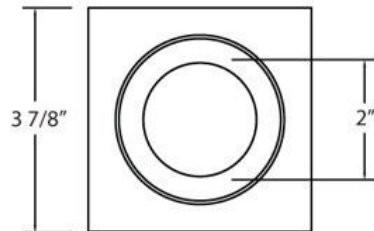

23931, 3-INCH TRM,CHR,ALM,SQUARE

PRODUCT DETAILS

No.	:	23931-05
Product Color	:	CHROME
Diameter	:	3.875"
Height	:	1.625"

LIGHT SOURCE DETAILS

Number of Bulbs	:	1 / 1
Light Source	:	Halogen / Halogen
Light Source Type	:	MR16 / GU10
Input Voltage	:	120 / 120V
Bulb Voltage	:	12 / 120V
Socket Type	:	/
Wattage	:	50 / 50W
Total Wattage	:	50 / 50W
Bulb Included	:	No / No
Dimmable	:	Yes / Yes

Options Available

ITEM NO.	FINISH	SHADE
23931-05	CHROME	

TECHNICAL DETAILS

Light Direction	:	Down
Adjustable Lamp Head	:	No
Location	:	DRY
Approval	:	

PROJECT INFORMATION

 Job Name: Date: Type:

 Comments: