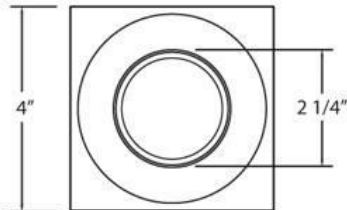

23930, TRIM,3-INCH CRYSTAL RIBBED SQ

PRODUCT DETAILS

No.	:	23930-11
Product Color	:	CLEAR CRYSTAL
Length	:	4"
Width	:	4"
Height	:	1.1875"

LIGHT SOURCE DETAILS

Number of Bulbs	:	1 / 1
Light Source	:	Halogen / Halogen
Light Source Type	:	MR16 / GU10
Input Voltage	:	120 / 120V
Bulb Voltage	:	12 / 120V
Socket Type	:	/
Wattage	:	50 / 50W
Total Wattage	:	50 / 50W
Bulb Included	:	No / No
Dimmable	:	Yes / Yes

Options Available

ITEM NO.	FINISH	SHADE
23930-11	CLEAR CRYSTAL	

TECHNICAL DETAILS

Light Direction	:	Down
Adjustable Lamp Head	:	No
Location	:	DRY
Approval	:	

PROJECT INFORMATION

 Job Name: Date: Type:

 Comments: