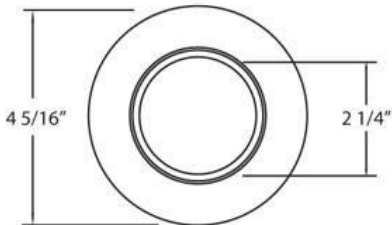

23929, TRIM,3IN CRYSTAL RIBBED CYLIN

PRODUCT DETAILS

| | | |
|---------------|---|---------------|
| No. | : | 23929-11 |
| Product Color | : | CLEAR CRYSTAL |
| Diameter | : | 4.3125" |
| Height | : | 1.1875" |

Options Available

| ITEM NO. | FINISH | SHADE |
|----------|---------------|-------|
| 23929-11 | CLEAR CRYSTAL | |

TECHNICAL DETAILS

| | | |
|----------------------|---|------|
| Light Direction | : | Down |
| Adjustable Lamp Head | : | No |
| Location | : | DRY |