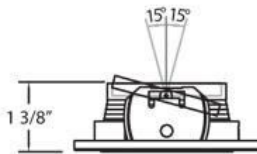

### PRODUCT DETAILS

No.	:	23660-02
Product Color	:	WHITE
Diameter	:	3.75"
Height	:	1.375"
Weight	:	0.2lbs

### TECHNICAL DETAILS

Light Direction	:	Down
Adjustable Lamp Head	:	Yes
Location	:	DRY
Approval	:	
Beam Angle	:	15