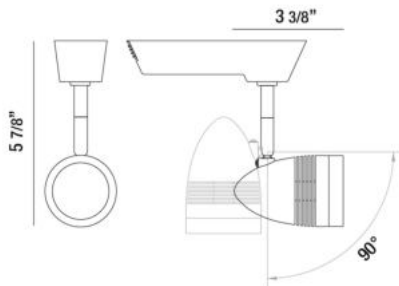

23412, 50W MR16/C

PRODUCT DETAILS

No.	:	23412-019
Product Color	:	WHITE
Shade / Accent Colour	:	WHITE
Width	:	3.375"
Height	:	5.875"

LIGHT SOURCE DETAILS

Number of Bulbs	:	1
Light Source	:	Halogen
Light Source Type	:	MR16
Input Voltage	:	120V
Bulb Voltage	:	12V
Socket Type	:	GU5.3
Wattage	:	50W
Total Wattage	:	50W
Bulb Included	:	No
Dimmable	:	Yes

Options Available

ITEM NO.	FINISH	SHADE
23412-019	WHITE	WHITE
23412-026	BLACK	BLACK
23412-033	WHITE	BRUSHED NICKEL
23412-038	BLACK	BRUSHED NICKEL

TECHNICAL DETAILS

Light Direction	:	Down
Adjustable Lamp Head	:	Yes
Approval	:	
Vertical Adjustment	:	90
Horizontal Adjustment	:	350