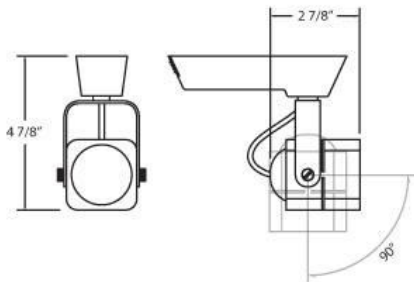

### PRODUCT DETAILS

No.	:	23411-012
Product Color	:	WHITE
Shade / Accent Colour	:	WHITE
Width	:	2.875"
Height	:	4.875"

### TECHNICAL DETAILS

Light Direction	:	Down
Adjustable Lamp Head	:	Yes
Approval	:	
Vertical Adjustment	:	90
Horizontal Adjustment	:	350