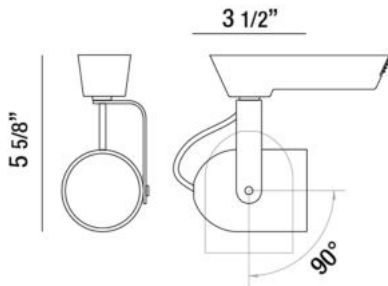

### PRODUCT DETAILS

No.	:	23410-015
Product Color	:	WHITE
Shade / Accent Colour	:	WHITE
Width	:	3.5"
Height	:	5.625"

### TECHNICAL DETAILS

Light Direction	:	Down
Adjustable Lamp Head	:	Yes
Approval	:	
Vertical Adjustment	:	90
Horizontal Adjustment	:	350