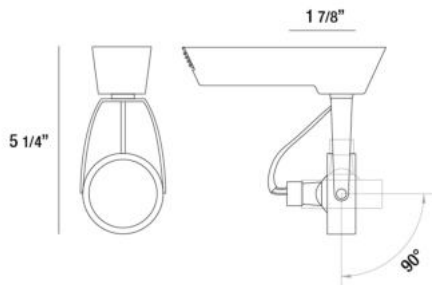

### PRODUCT DETAILS

No.	:	23408-012
Product Color	:	WHITE
Shade / Accent Colour	:	WHITE
Width	:	1.875"
Height	:	5.25"

### TECHNICAL DETAILS

Light Direction	:	Down
Adjustable Lamp Head	:	Yes
Approval	:	
Beam Angle	:	120
Vertical Adjustment	:	90
Horizontal Adjustment	:	350