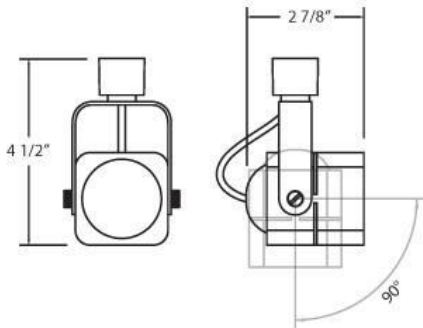

23405, 50W GU10

PRODUCT DETAILS

No.	:	23405-028
Product Color	:	BLACK
Shade / Accent Colour	:	BLACK
Width	:	2.875"
Height	:	4.5"

LIGHT SOURCE DETAILS

Number of Bulbs	:	1
Light Source	:	Halogen
Light Source Type	:	GU10
Input Voltage	:	120V
Bulb Voltage	:	120V
Socket Type	:	GU10
Wattage	:	50W
Total Wattage	:	50W
Bulb Included	:	No
Dimmable	:	Yes

Options Available

ITEM NO.	FINISH	SHADE
23405-028	BLACK	BLACK
23405-035	BLACK	BRUSHED NICKEL
23405-045	WHITE	BRUSHED NICKEL

TECHNICAL DETAILS

Light Direction	:	Down
Adjustable Lamp Head	:	Yes
Approval	:	
Vertical Adjustment	:	90
Horizontal Adjustment	:	350