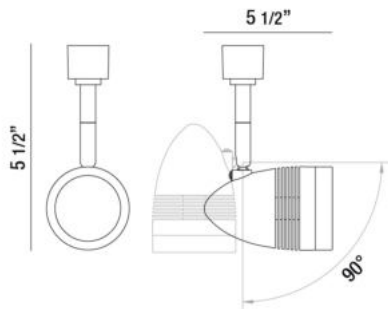

23404, 50W GU10

PRODUCT DETAILS

No.	:	23404-014
Product Color	:	WHITE
Shade / Accent Colour	:	WHITE
Width	:	3.375"
Height	:	5.5"

LIGHT SOURCE DETAILS

Number of Bulbs	:	1
Light Source	:	Halogen
Light Source Type	:	GU10
Input Voltage	:	120V
Bulb Voltage	:	120V
Socket Type	:	GU10
Wattage	:	50W
Total Wattage	:	50W
Bulb Included	:	No
Dimmable	:	Yes

Options Available

ITEM NO.	FINISH	SHADE
23404-014	WHITE	WHITE
23404-021	BLACK	BLACK
23404-038	WHITE	BRUSHED NICKEL
23404-042	BLACK	BRUSHED NICKEL

TECHNICAL DETAILS

Light Direction	:	Down
Adjustable Lamp Head	:	Yes
Approval	:	
Vertical Adjustment	:	90
Horizontal Adjustment	:	350