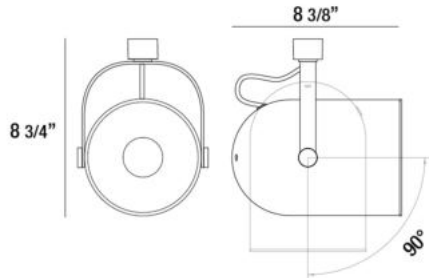

### PRODUCT DETAILS

No.	:	23403-017
Product Color	:	WHITE
Width	:	8.375"
Height	:	8.75"

### TECHNICAL DETAILS

Light Direction	:	Down
Adjustable Lamp Head	:	Yes
Approval	:	
Beam Angle	:	120
Vertical Adjustment	:	90
Horizontal Adjustment	:	350